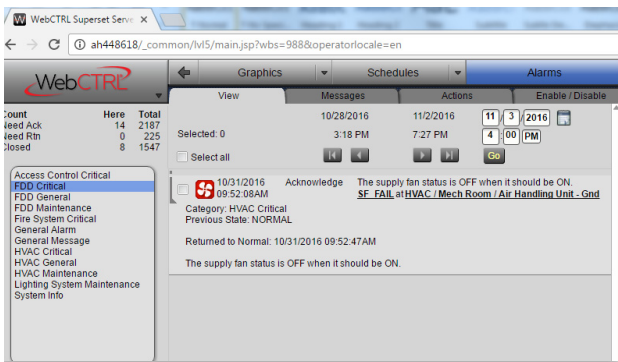

WebCTRL®

The WebCTRL building automation system gives you the ability to understand your building operations and analyze the results. Integrate environmental, energy, security and safety systems into one powerful management tool that helps you reduce energy consumption, increase occupant comfort, and achieve sustainable building operations.

Automated
Logic

1150 Roberts Boulevard, Kennesaw, Georgia 30144
770-429-3000 • Fax 770-429-3001 | automatedlogic.com | A Carrier Company

©2023 Carrier. All Rights Reserved. All trademarks and service marks referred herein are the property of their respective owners.